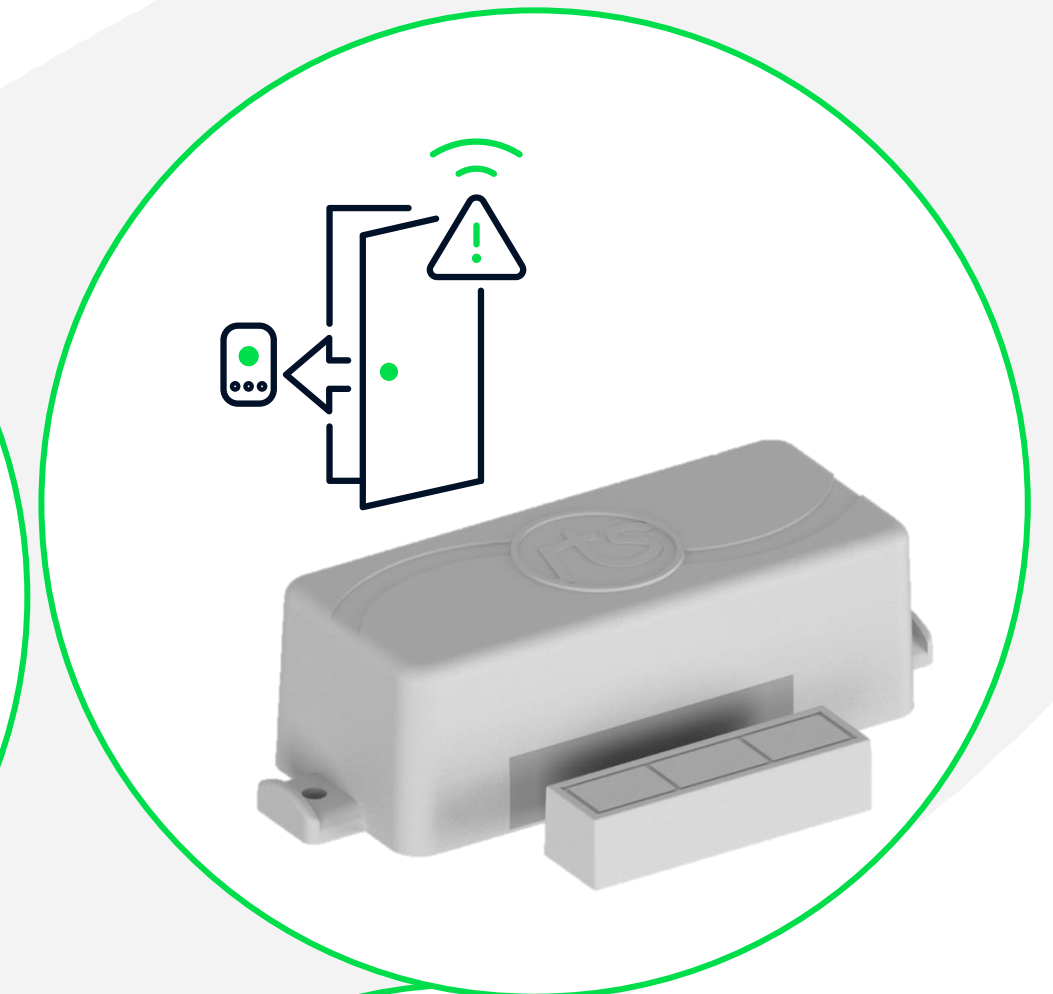

Sixth Sense Sensors

Guardian Eye Sixth Sense features a range of robust, **battery-powered sensors** designed to not only make our lives safer and easier, but more efficient too. With **all data collected and stored** on Guardian Eye's Mobile Device Management Portal.

These include:

- **Temperature Sensors** - Monitor your temperature sensitive locations with a high degree of accuracy.
- **Water Leak Sensors** - An early warning for costly water leaks
- **Door Sensors** - Keep tabs on the opening and closing of any door
- **Tamper Sensor** - A wireless vibration detection and monitoring system to aide in securing perimeter fences / boundaries