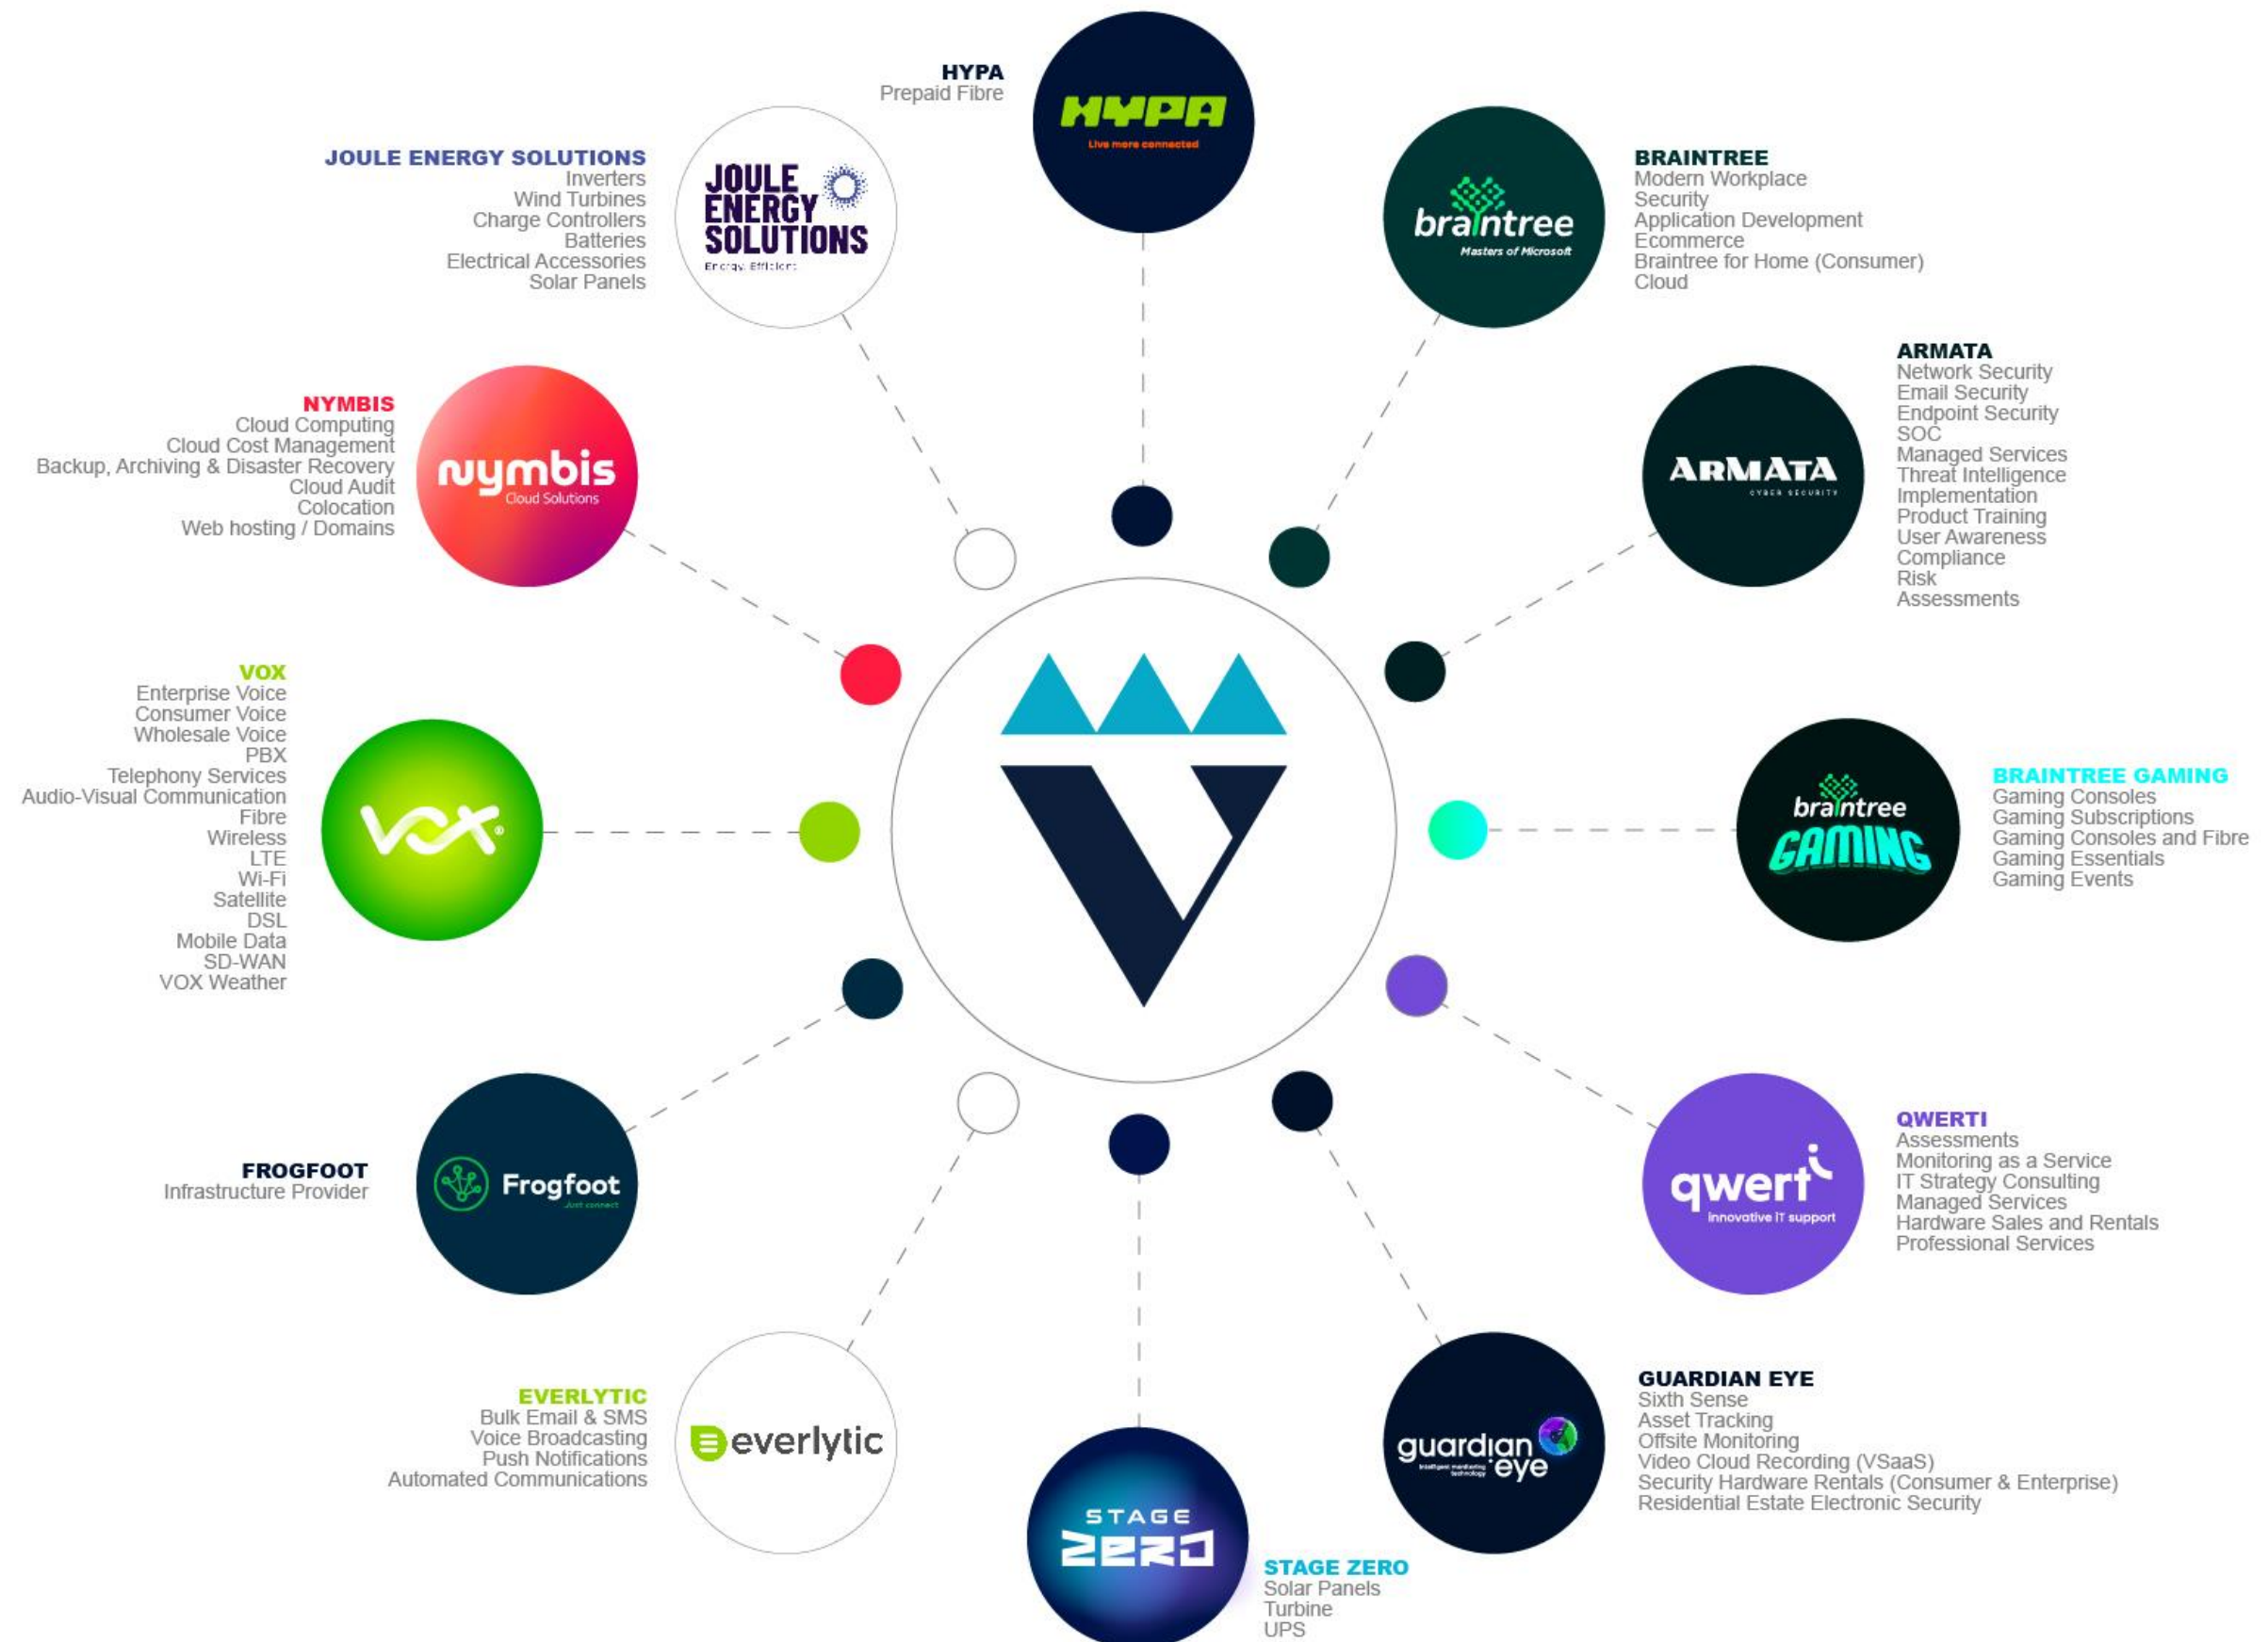

guardianeye.co.za

Business Overview

**Smart Systems
for Smarter Results**

The Vivica Universe

The Vivica portfolio constitutes everything from Connectivity to Digital Marketing, Cloud Computing and Application Development to Cyber Security, Gaming, IT Assessments, Renewable Energy and Weather.

The Vivica Universe

- ▶ **Established** in 1996 (ISP-Data Pro)
- ▶ **Turnover** in August 2022 of R3.9bn.
- ▶ **Staff** complement of 2500 plus
- ▶ **Sales** 912 plus
- ▶ **BEE** Rating Level 3
- ▶ **Regional offices** 16

Introduction

In a world where everyone and everything is seemingly intertwined, **does it make sense to be disconnected** from the things we treasure most?

Cameras and IoT sensors are **connecting** our world, combining recorded visuals with **real-time** data.