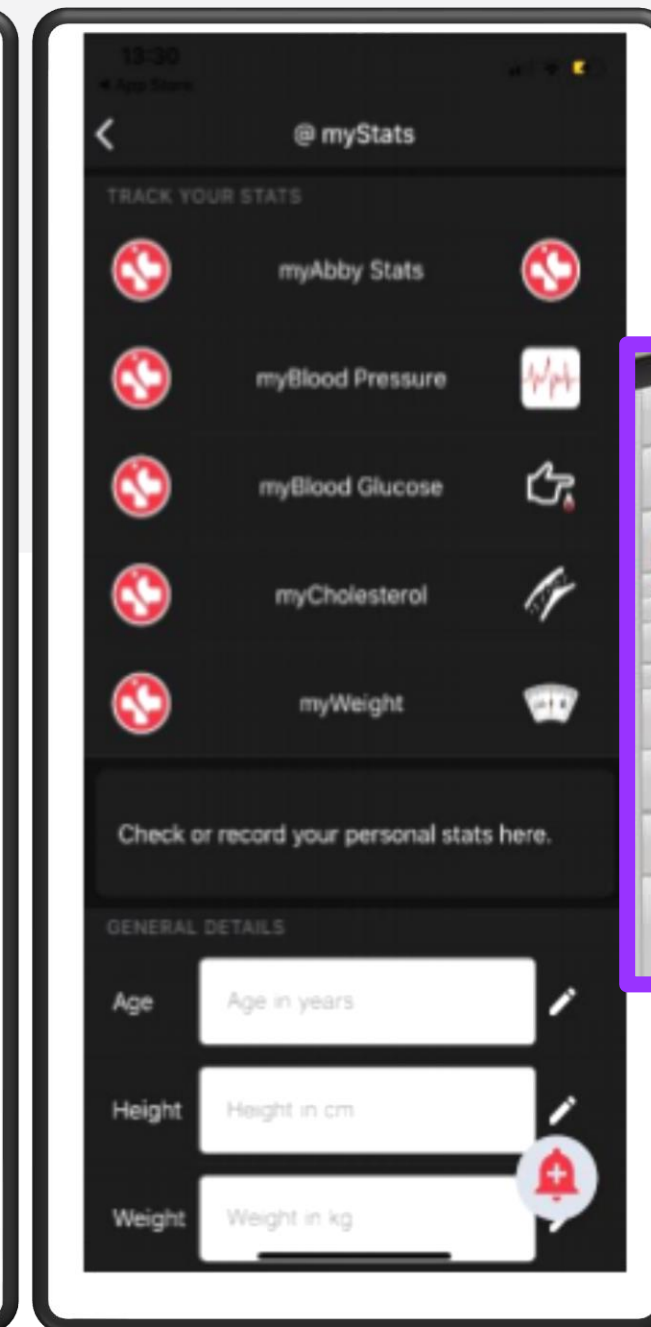

Optimising Healthcare with... Guardian Eye Click & Collect E-Scripts

An **electronic pharmacy script portal** that offers the added benefit of health tracking and emergency contact speed dialing. The app lets customers choose a pharmacy to scan a script for collection, delivery or to be sent to a secure POP box installed at various locations for easy retrieval.

- Allows pharmacies to **digitise the customer journey**.
- Extends **client reach**
- **Minimises in-person contact** when necessary
- Added advertising and branding **revenue opportunity**
- **Improves customer convenience** through click and collect from the nearest pharmacy or POP box.