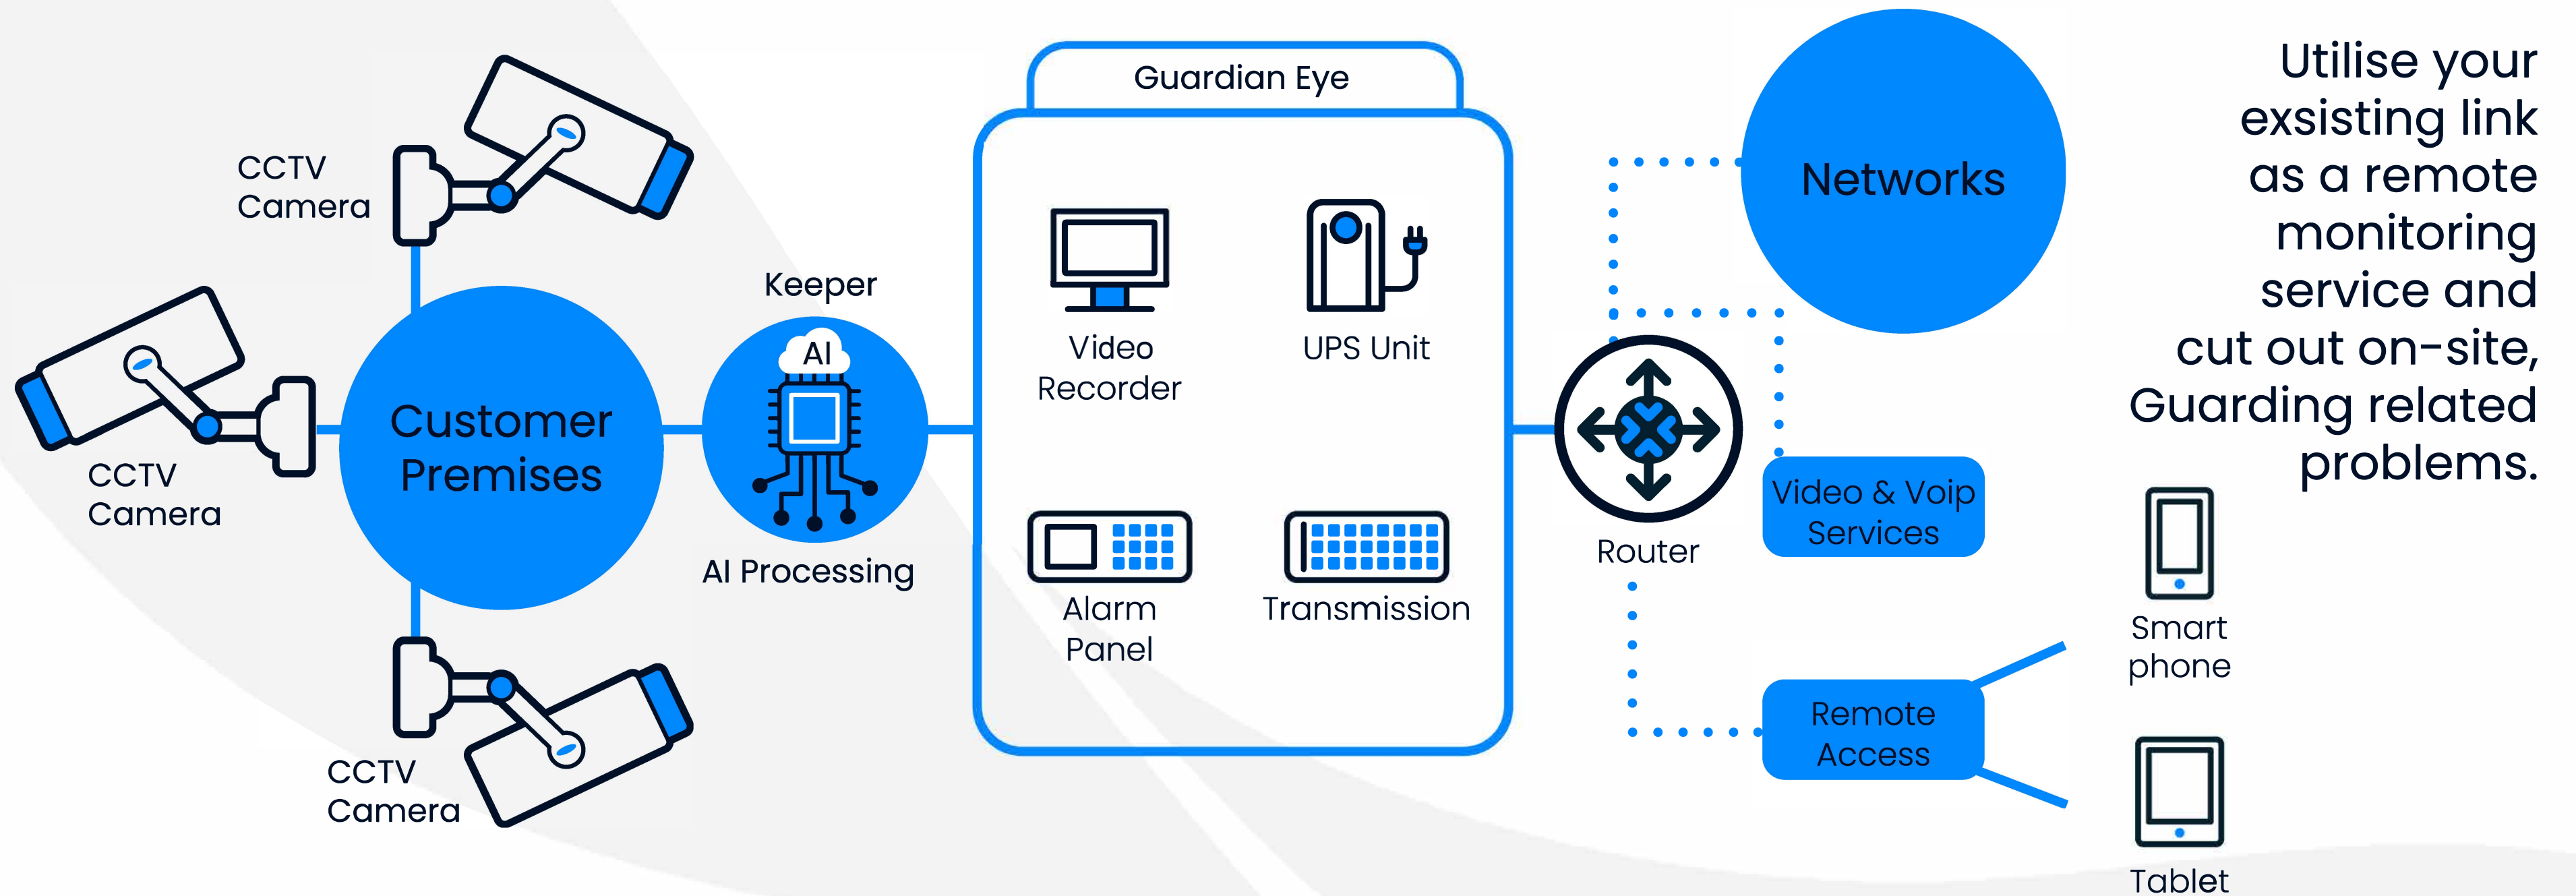

- Data Monitoring
- Analytics / AI
- Reporting
- Workflows

- Outsourced sensor monitoring and incident management
- Equipment SLAs

Optimising Safety with... Guardian Eye Intruder Alert

Remote surveillance combines with a remotely-controlled counteraction solution (in this case, a **non-lethal** paintball gun) to eliminate the need for guard patrol.

Guardian Eye Intruder Alert

Guardian Eye Intelligent Guarding

An **AI-enhanced, real-time video analytics solution**, Guardian Eye Intelligent Guarding turns any camera into a virtual security guard in an instant. The analytics engine is **intuitive and fully-customisable** to ensure it detects the right threats for every customer and site, no coding or tech expertise needed.

- Provides a **powerful smart feed, increasing management efficiency by 48%**
- **Cost-effective and quick to set up**
- **Accessible from anywhere and sends verified alerts** via the Guardian Eye mobile app
- **Total risk visibility** and fast, proactive response

How it Works

Guardian Eye Intelligent Guarding

The Guardian Eye Nerve Centre is operated by **professional, industry-accredited** personnel to monitor and control your business premises via a remote, control room environment, alerting armed response emergency services and the South African Police Service (SAPS) when your premises are at risk in real-time.