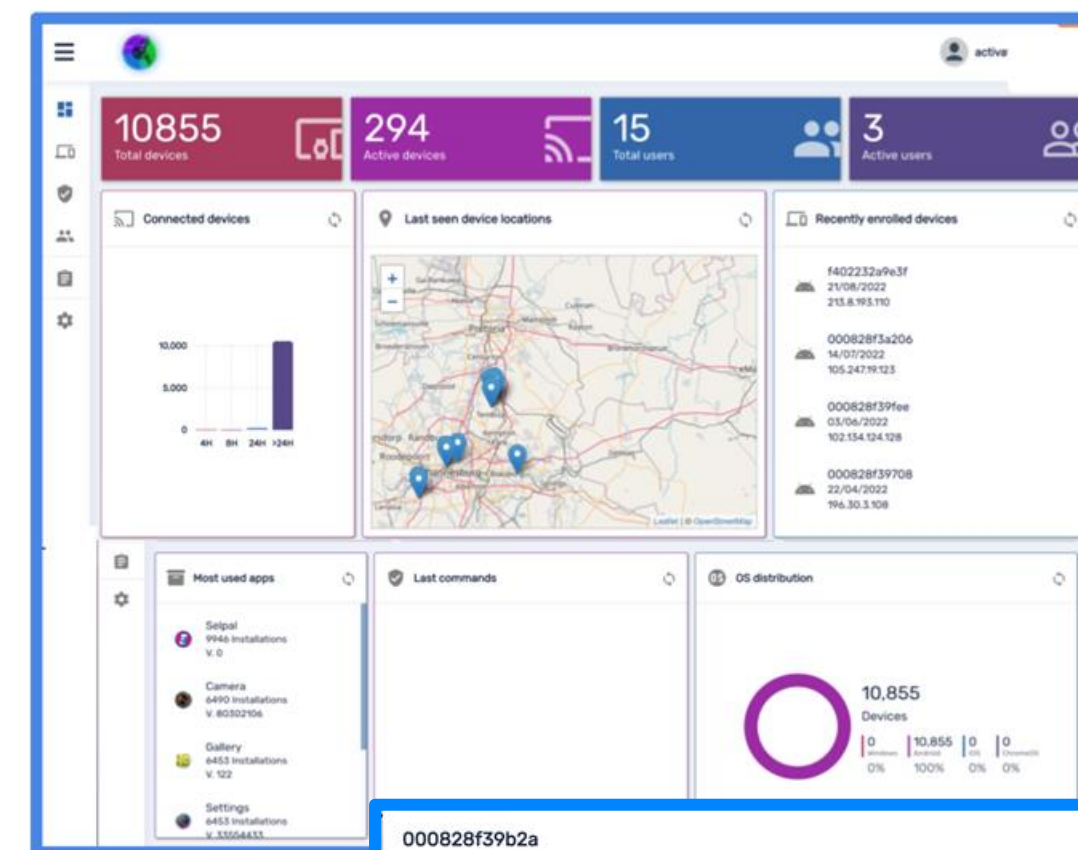

Guardian Eye Mobile Device Management

Guardian Eye's **all-in-one, cloud-based** management platform that enables users to increase administrative effectiveness, reduce operational complexity, save time and money, reduce customer churn and increase satisfaction overall. It's **equipped with features** like remote control, advanced messaging, reporting, kiosk mode, policy and testing, anti-theft and geo-fencing, as well as software distribution and management.

- Allows for **application management, device management and remote support**
- **Real-time data collection** and analytics for accurate reporting
- **Immediate access** via any connected device