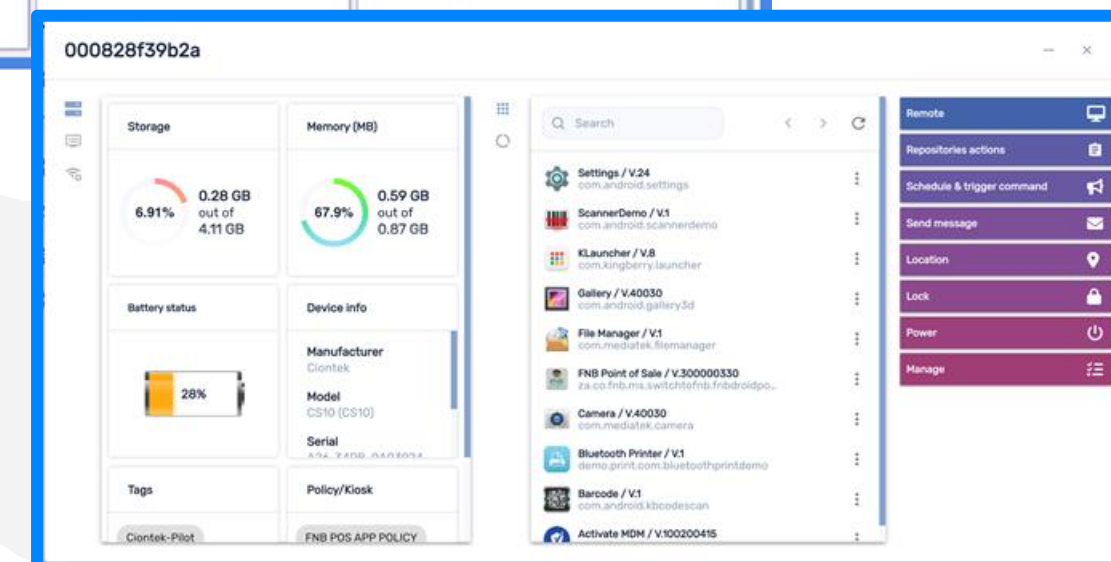

Guardian Eye Mobile Device Management

Guardian Eye's **all-in-one, cloud-based** management platform that enables users to increase administrative effectiveness, reduce operational complexity, save time and money, reduce customer churn and increase satisfaction overall. It's **equipped with features** like remote control, advanced messaging, reporting, kiosk mode, policy and testing, anti-theft and geo-fencing, as well as software distribution and management.

- Allows for **application management, device management and remote support**
- **Real-time data collection** and analytics for accurate reporting
- **Immediate access** via any connected device