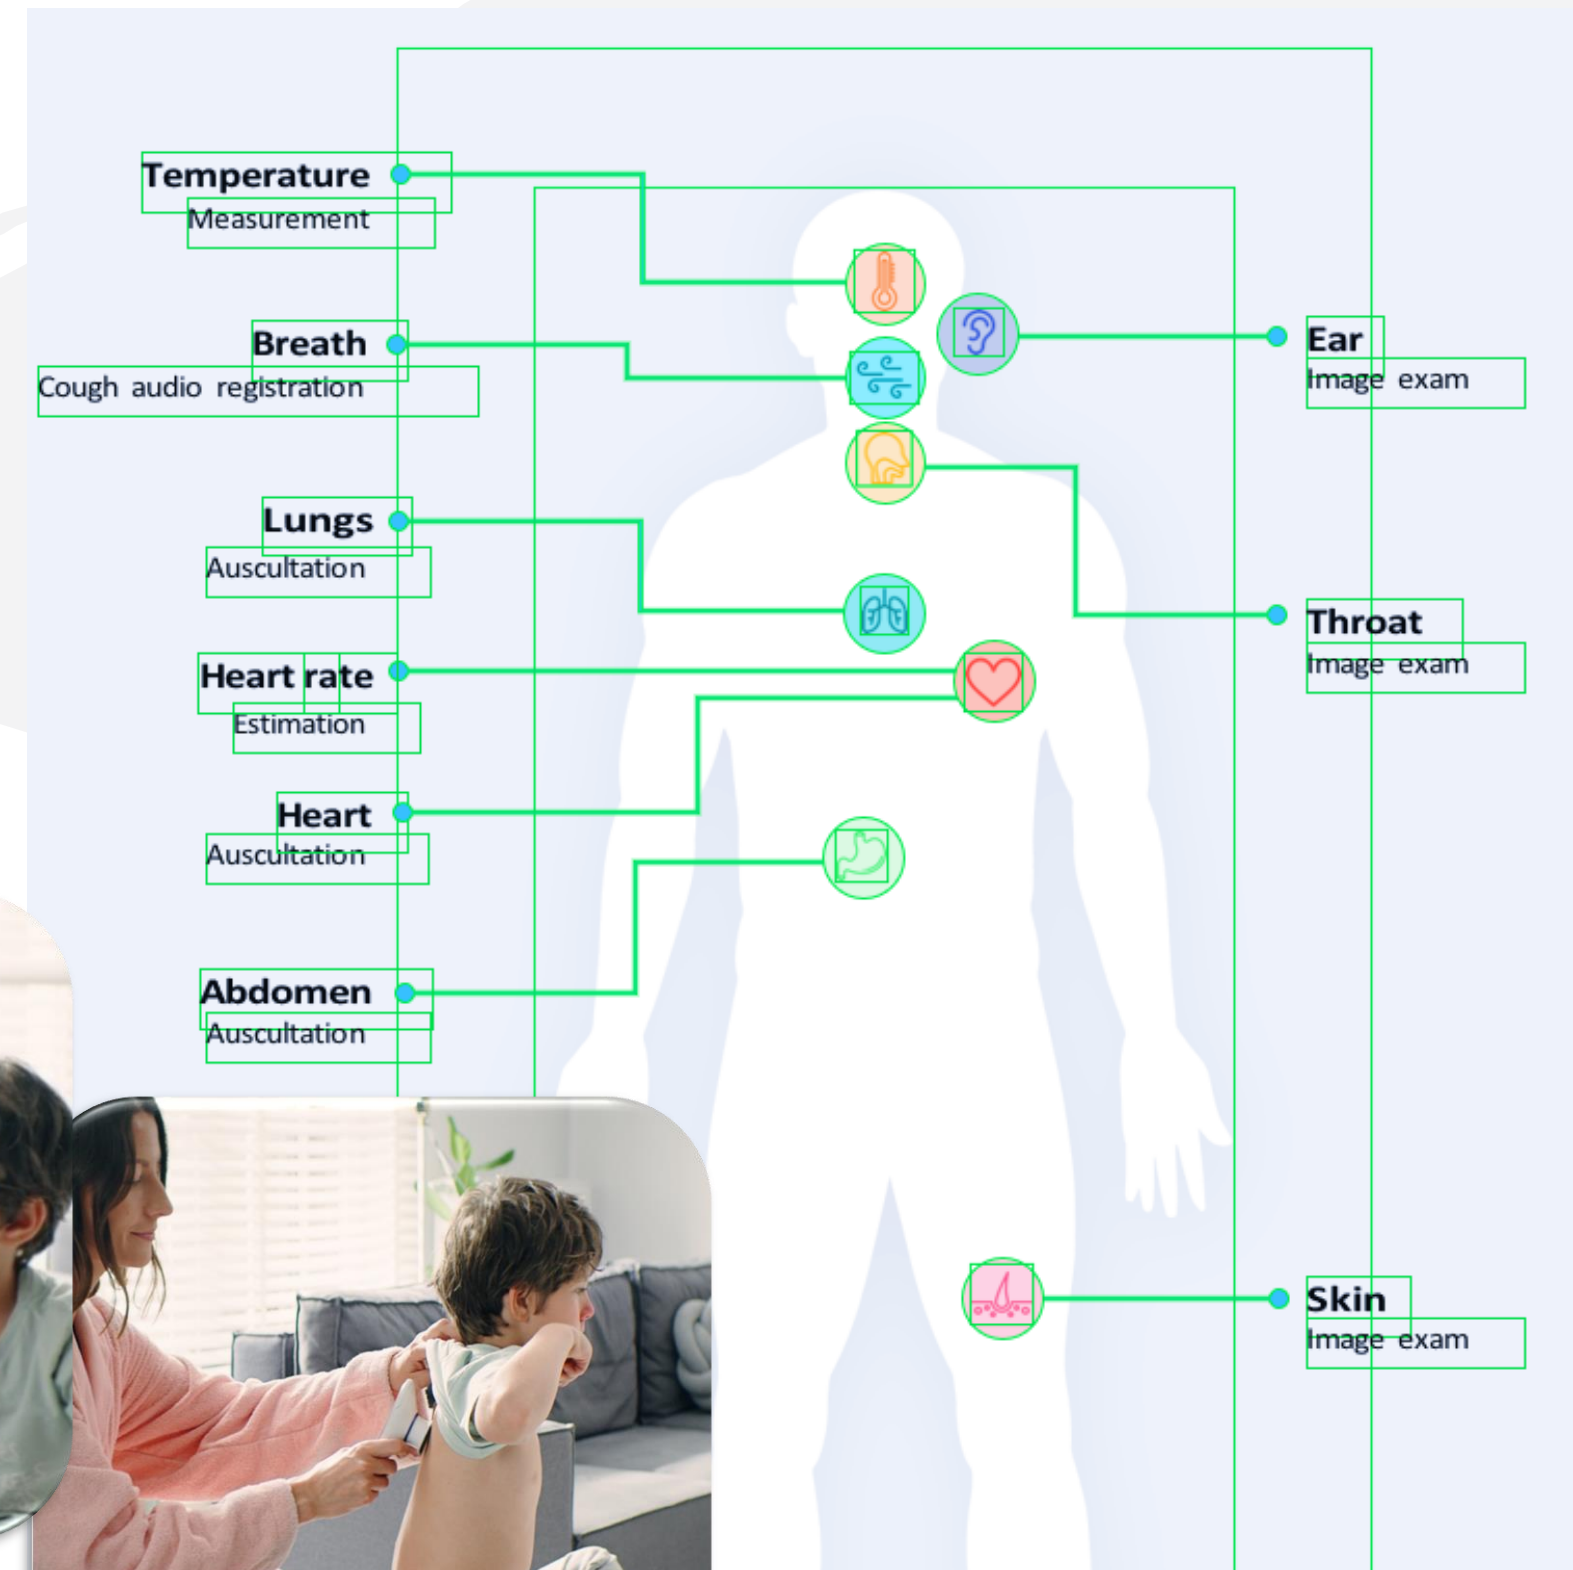

Guardian Eye Family Health

Guardian Eye Family Health **enables remote exam** and collection of the **same medical data that a GP collects** during a visit in a doctor's office.

Simple and **intuitive medical exams** can be performed by a patient at any time, from anywhere. Guardian Eye Family Health captures all the necessary medical data needed, providing a remote medical diagnosis via the Guardian Eye Family Health portal and app.

- The device is **easy-to-use** and offers **step-by-step instructions**
- **Cost-saving and convenient**
- Allows you to complete up to **25 examinations on only one charge**
- A single device can **monitor and diagnose the whole family**