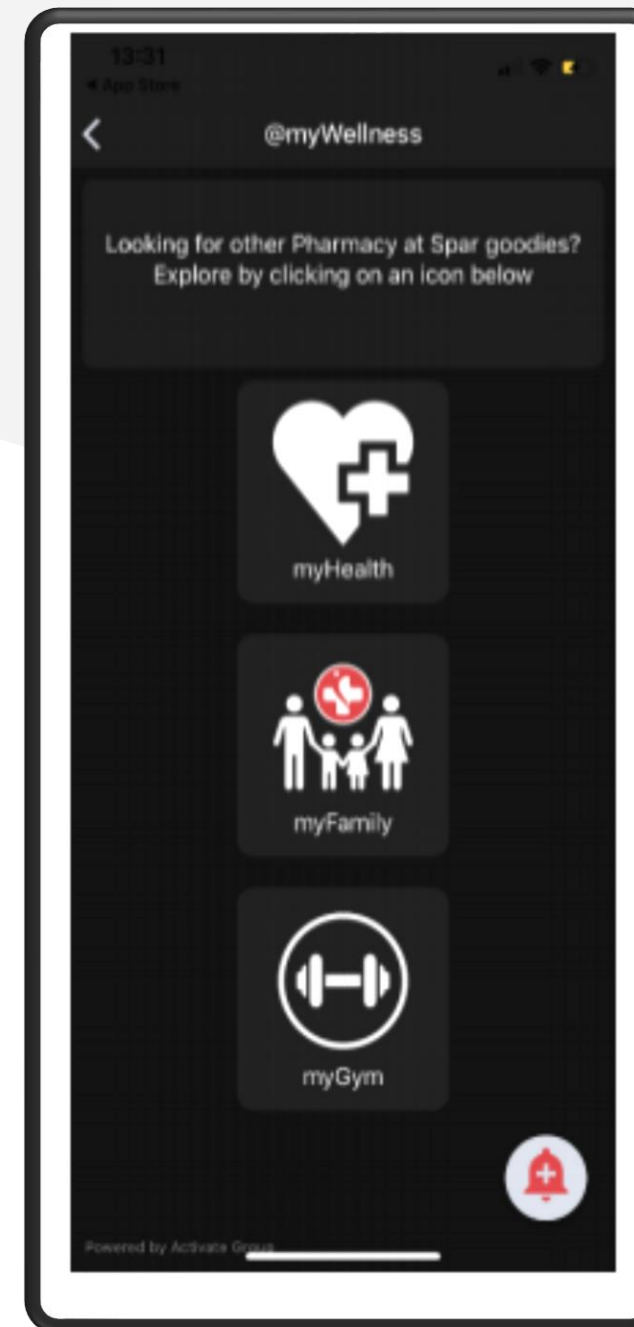

Optimising Healthcare with... Guardian Eye Click & Collect E-Scripts

An **electronic pharmacy script portal** that offers the added benefit of health tracking and emergency contact speed dialing. The app lets customers choose a pharmacy to scan a script for collection, delivery or to be sent to a secure POP box installed at various locations for easy retrieval.

- Allows pharmacies to **digitise the customer journey**.
- Extends **client reach**
- **Minimises in-person contact** when necessary
- Added advertising and branding **revenue opportunity**
- **Improves customer convenience** through click and collect from the nearest pharmacy or POP box.