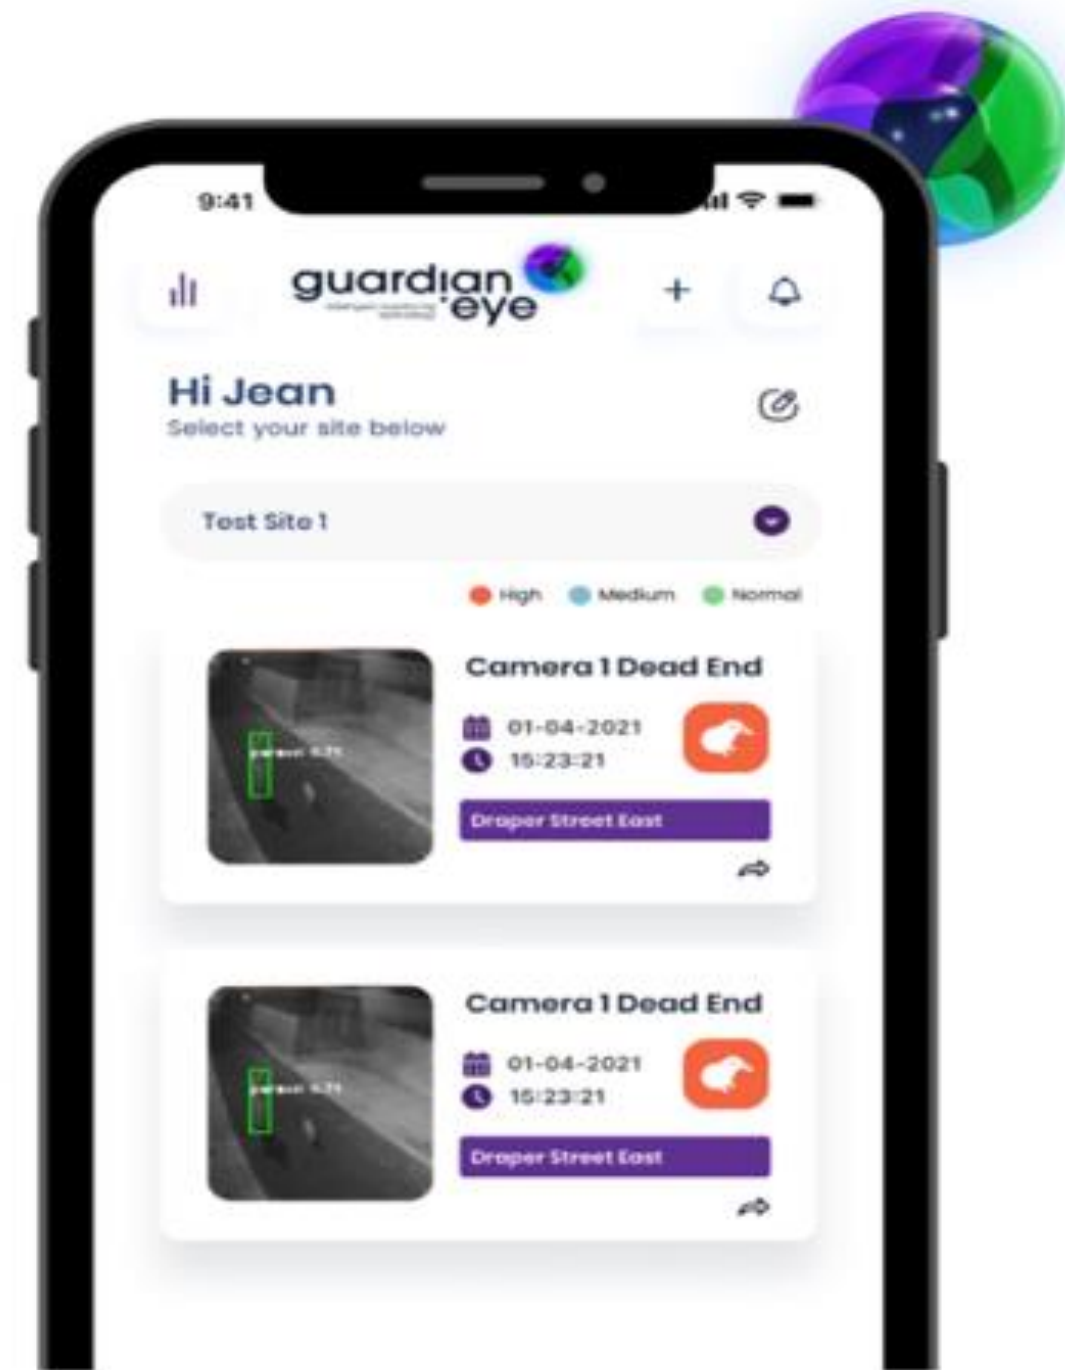

- Saves anywhere from **55% - 60% in operational safety costs**
- **Reduces onsite risk** by removing the human element
- **Virtual guard patrols** when you like, as often as you like, stops criminals learning your routine
- Offers **accurate incident reporting** through recorded evidence
- **Easily combines with other GE offerings** for a more comprehensive safety solution

Guardian Eye Intruder Alert

Guardian Eye Intelligent Guarding

An **AI-enhanced, real-time video analytics solution**, Guardian Eye Intelligent Guarding turns any camera into a virtual security guard in an instant. The analytics engine is **intuitive and fully-customisable** to ensure it detects the right threats for every customer and site, no coding or tech expertise needed.

- Provides a **powerful smart feed, increasing management efficiency by 48%**
- **Cost-effective and quick to set up**
- **Accessible from anywhere and sends verified alerts** via the Guardian Eye mobile app
- **Total risk visibility** and fast, proactive response